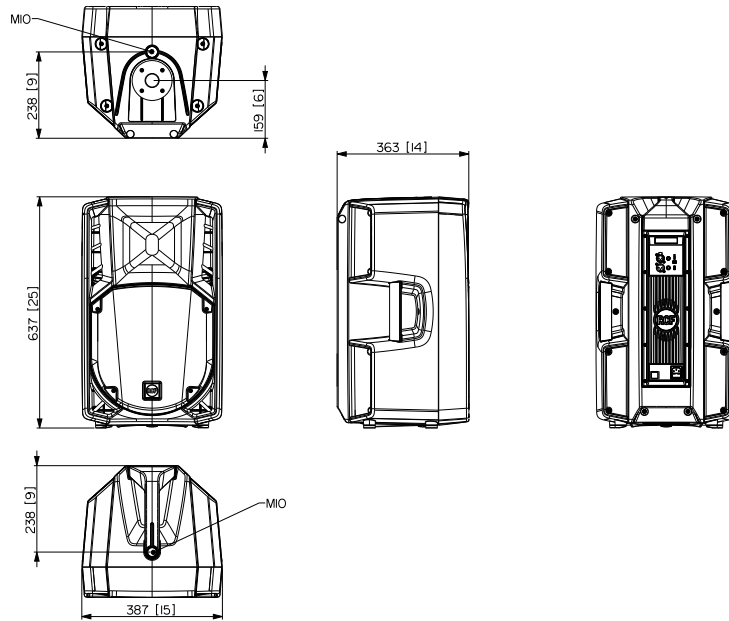

TECHNICAL SPECIFICATIONS

Acoustical specifications	Frequency Response	50 Hz ÷ 20000 Hz
	Max SPL @ 1m	131 dB
	Horizontal coverage angle	90°
	Vertical coverage angle	60°
Transducers	Compression Driver	1 x 1.4" neo, 3.0" v.c
	Woofer	1 x 12", 2.5" v.c
Input/Output section	Input signal	bal/unbal
	Input connectors	XLR, Jack
	Output connectors	XLR
	Input sensitivity	-2 dBu/+4 dBu
	Mic. Input Sensitivity	-32 dBu
Processor section	Crossover Frequencies	700 Hz
	Protections	Thermal, RMS
	Limiter	Soft Limiter
	Controls	Volume, Boost, Mic/Line
Power section	Total Power	1400 W Peak, 700 W RMS
	High frequencies	400 W Peak, 200 W RMS
	Low frequencies	1000 W Peak, 500 W RMS
	Cooling	Convection
	Connections	VDE
Standard compliance	Safety agency	CE compliant
Physical specifications	Cabinet/Case Material	PP Composite
	Hardware	2 x M10
	Handles	1 Top, 2 Side
	Grille	Steel
	Color	Black
Size	Height	637 mm / 25.08 inches
	Width	384 mm / 15.12 inches
	Depth	363 mm / 14.29 inches
	Weight	17.8 kg / 39.24 lbs